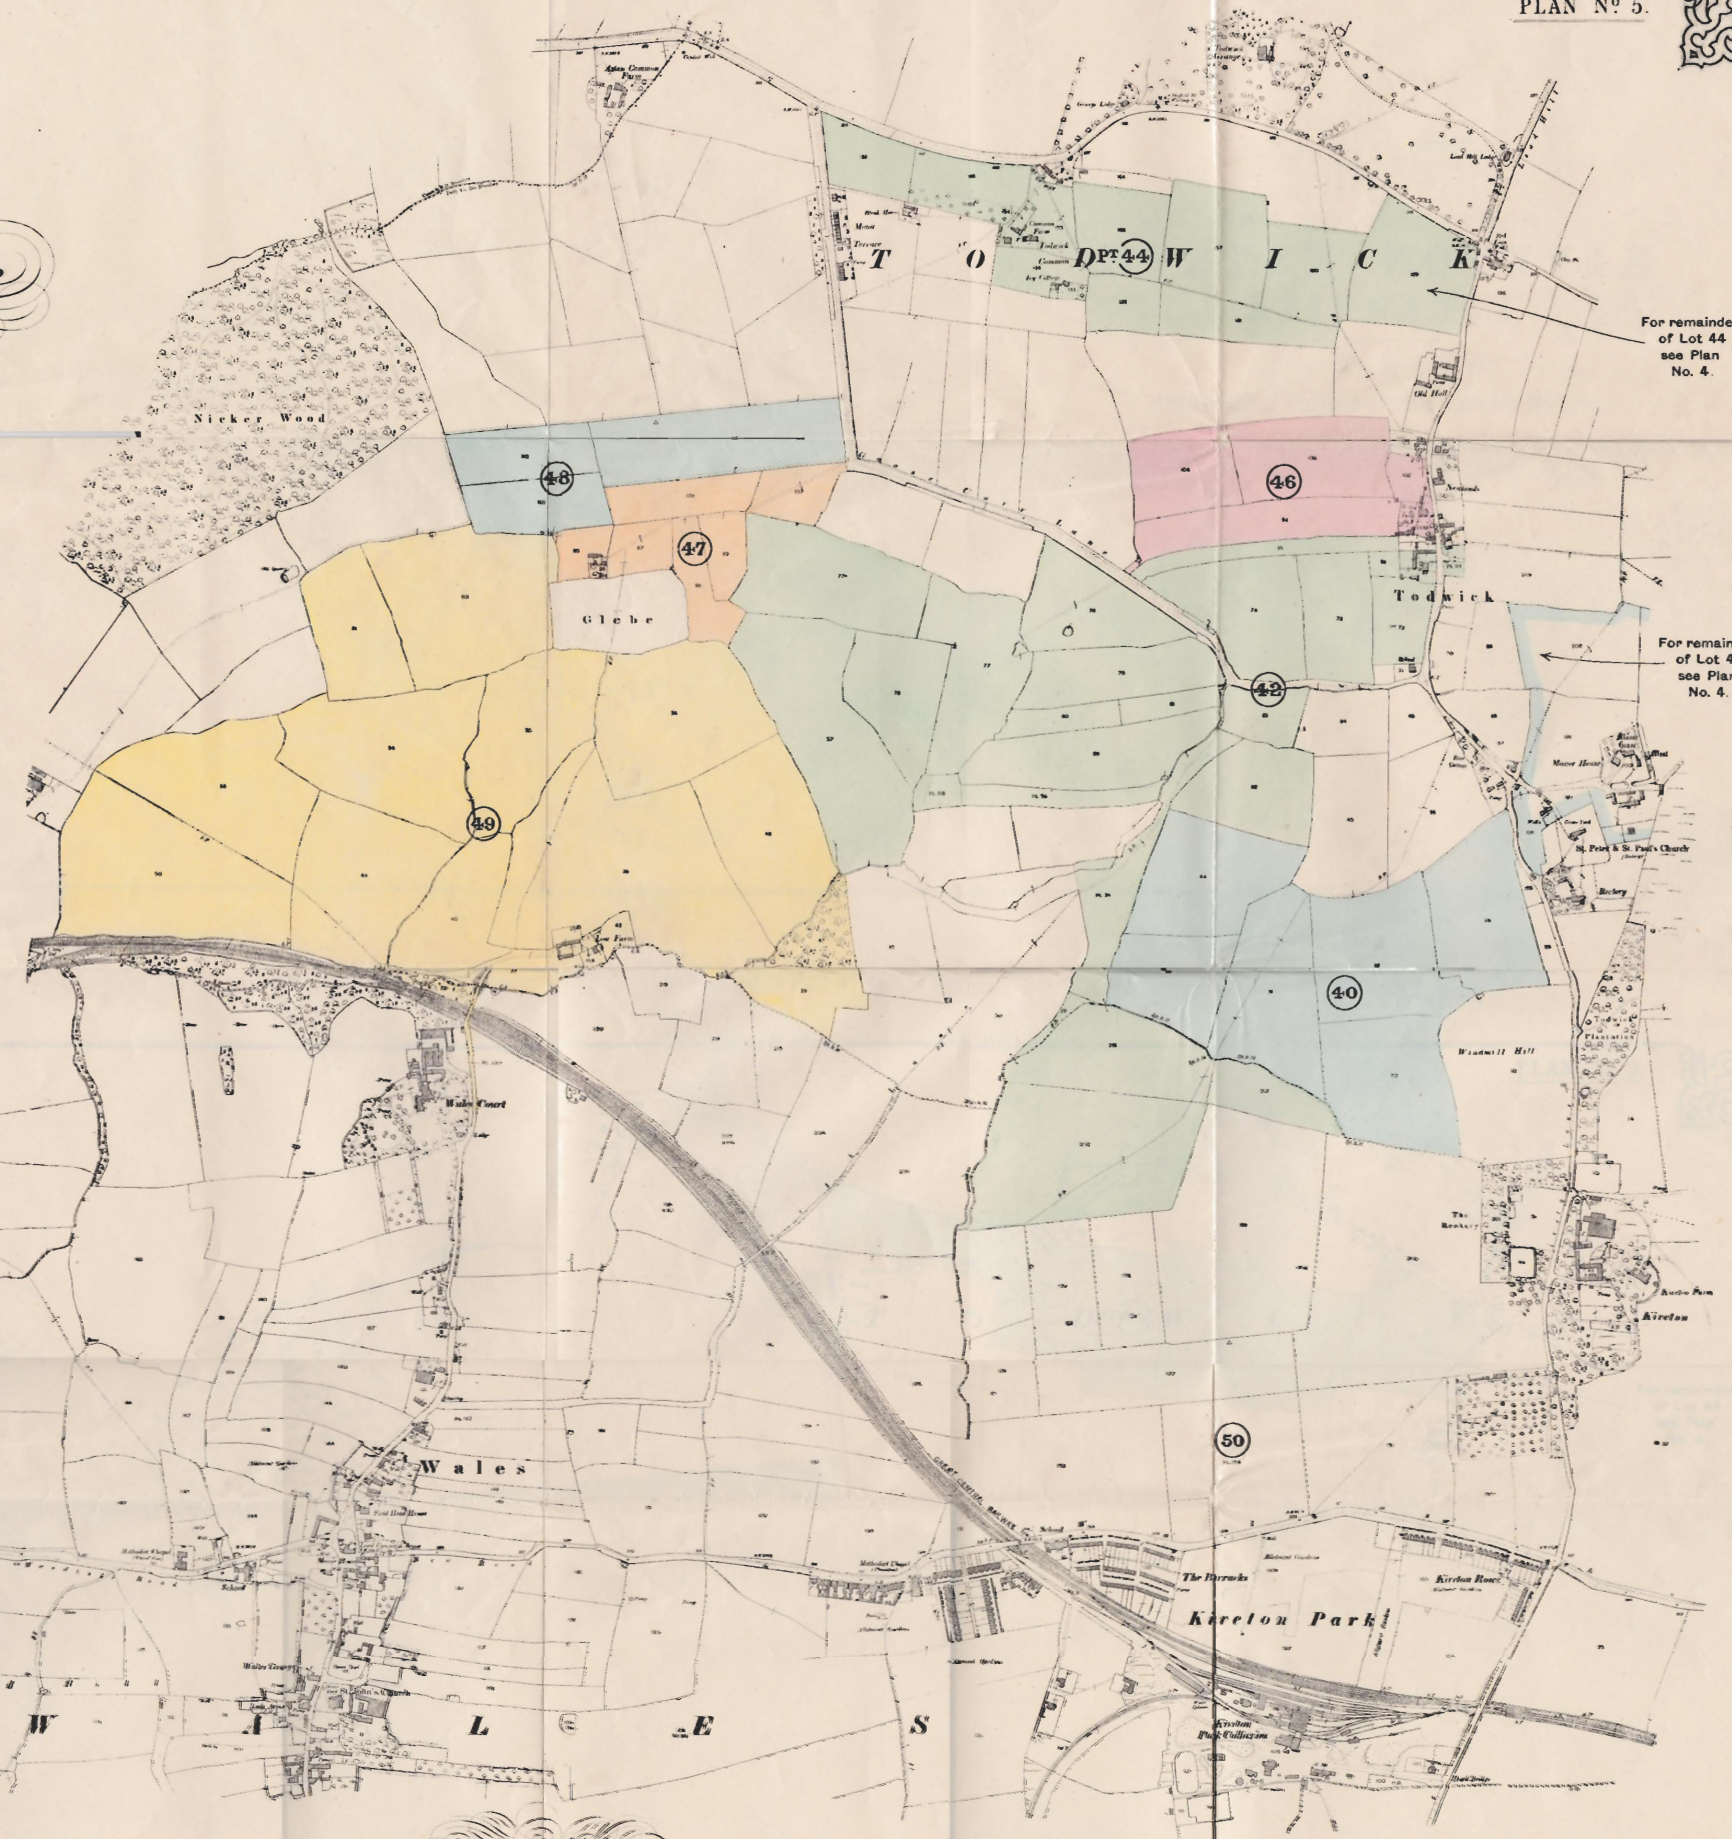

Plan OF PORTIONS OF THE KIVETON ESTATE, YORKSHIRE.

For Sale by Auction by
MESSRS DANIEL SMITH, OAKLEY & GARRARD,
1921

For remainder
of Lot 44
see Plan
No. 4.

For remainder
of Lot 40
see Plan
No. 4.